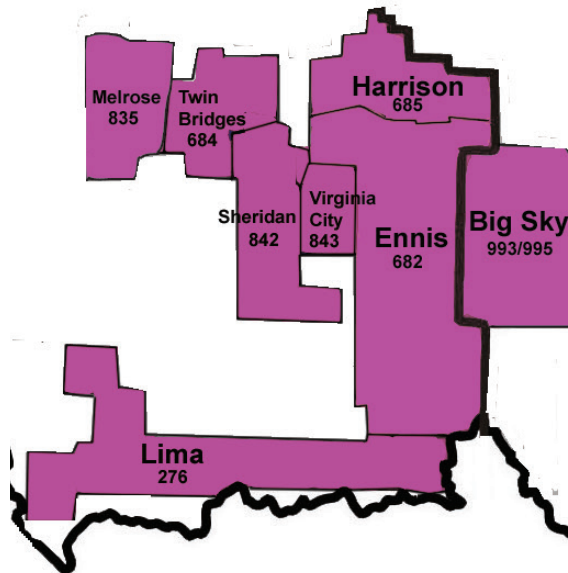

3 Rivers Service Areas & Extended Area Service (EAS)

236	Neihart/Monarch
264	Fort Shaw/Simms/Sun River
271/278	Conrad
276	Lima/Dell/Monida
277	Belt/Armington/Millard
279	Valier
424/434	Shelby
463	Power
466	Choteau
467	Fairfield
469	Pendroy/Bynum
472	Dupuyer
562	Augusta
627	East Conrad/Ledger
682	Ennis/Cameron/McAllister/ Jeffers/Kirby
684	Twin Bridges
685	Harrison/Norris/Pony
733	Highwood
734	Carter/Floweree
735	Geyser
736	Stockett/Centerville/Sand Coulee/ Tracy/Eden/Lavenspur/Number 7
738	Raynesford
753	Brady
835	Melrose/Glen
842	Sheridan/Alder/Laurin
843	Virginia City/Nevada City
993/995	Big Sky/Gallatin Gateway
Varies	Great Falls

EAS exchanges in purple