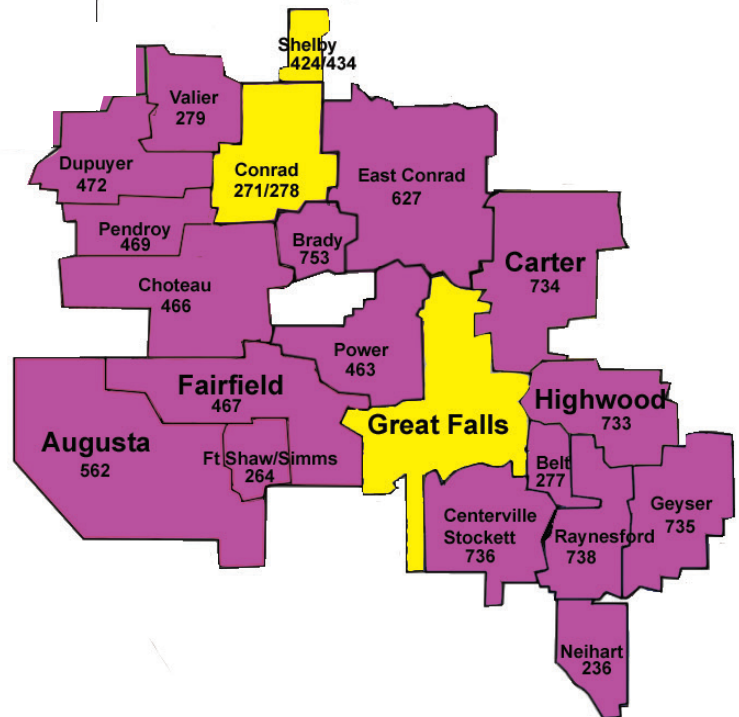

3 Rivers Service Areas & Extended Area Service (EAS)

236	Neihart/Monarch
264	Fort Shaw/Simms/Sun River
271/278	Conrad
276	Lima/Dell/Monida
277	Belt/Armington/Millard
279	Valier
424/434	Shelby
463	Power
466	Choteau
467	Fairfield
469	Pendroy/Bynum
472	Dupuyer
562	Augusta
627	East Conrad/Ledger
682	Ennis/Cameron/McAllister/ Jeffers/Kirby
684	Twin Bridges
685	Harrison/Norris/Pony
733	Highwood
734	Carter/Floweree
735	Geyser
736	Stockett/Centerville/Sand Coulee/ Tracy/Eden/Lavenspur/Number 7
738	Raynesford
753	Brady
835	Melrose/Glen
842	Sheridan/Alder/Laurin
843	Virginia City/Nevada City
993/995	Big Sky/Gallatin Gateway
Varies	Great Falls

EAS exchanges in purple