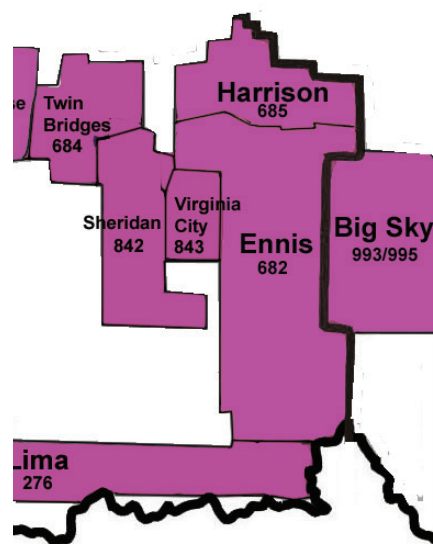

3 Rivers Service Areas & Extended Area Service (EAS)

236	Neihart/Monarch
264	Fort Shaw/Simms/Sun River
271/278	Conrad
276	Lima/Dell/Monida
277	Belt/Armington/Millard
279	Valier
424/434	Shelby
463	Power
466	Choteau
467	Fairfield
469	Pendroy/Bynum
472	Dupuyer
562	Augusta
627	East Conrad/Ledger
682	Ennis/Cameron/McAllister/Jeffers/Kirby
684	Twin Bridges
685	Harrison/Norris/Pony
733	Highwood
734	Carter/Floweree
735	Geyser
736	Stockett/Centerville/Sand Coulee/Tracy/ Eden/Lavenspur/Number 7
738	Raynesford
753	Brady
835	Melrose/Glen
842	Sheridan/Alder/Laurin
843	Virginia City/Nevada City
993/995	Big Sky/Gallatin Gateway
Varies	Great Falls

EAS exchanges in purple