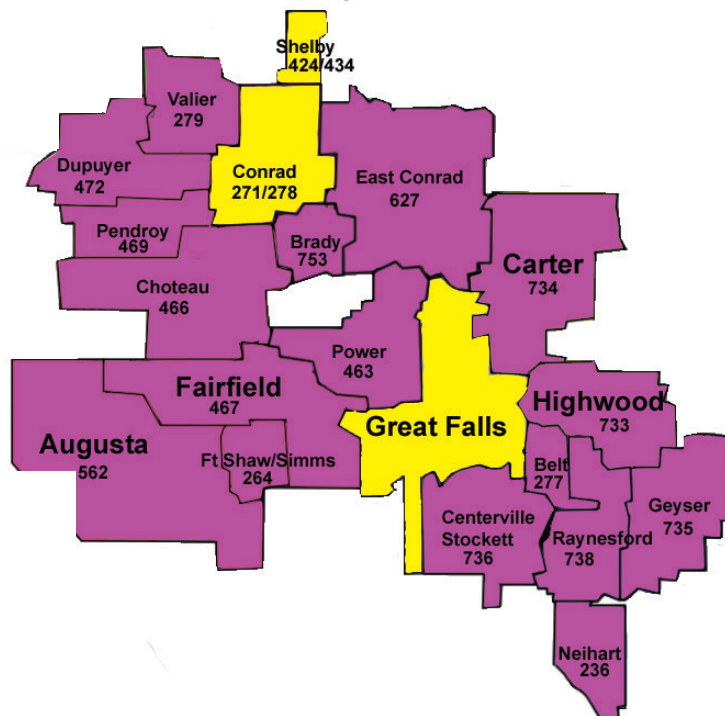

3 Rivers Service Areas & Extended Area Service (EAS)

236	Neihart/Monarch
264	Fort Shaw/Simms/Sun River
271/278	Conrad
276	Lima/Dell/Monida
277	Belt/Armington/Millard
279	Valier
424/434	Shelby
463	Power
466	Choteau
467	Fairfield
469	Pendroy/Bynum
472	Dupuyer
562	Augusta
627	East Conrad/Ledger
682	Ennis/Cameron/McAllister/Jeffers/Kirby
684	Twin Bridges
685	Harrison/Norris/Pony
733	Highwood
734	Carter/Floweree
735	Geyser
736	Stockett/Centerville/Sand Coulee/Tracy/ Eden/Lavenspur/Number 7
738	Raynesford
753	Brady
835	Melrose/Glen
842	Sheridan/Alder/Laurin
843	Virginia City/Nevada City
993/995	Big Sky/Gallatin Gateway
Varies	Great Falls

EAS exchanges in purple